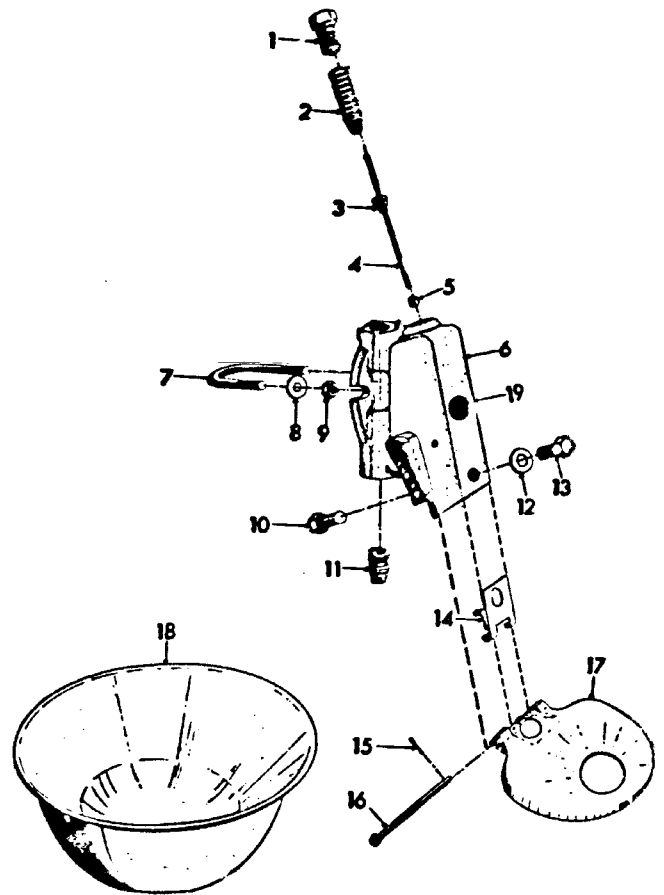

WATER BOWL PARTS

MODELS 25 & M81

MODEL 25

| PART # | DESCRIPTION |
|--------|--|
| 210103 | COMPLETE BOWL (GALVANIZED) 25G |
| 210102 | COMPLETE BOWL (NYLON) 25P |
| 210158 | 1. 1/2" METAL PLUG 25MP |
| 210157 | 2. SPRING 25S |
| 210156 | 3. FULLER BALL 25FB |
| 210155 | 4. STEM/FULLER BALL 25ST |
| 210154 | 5. NYLON TIP 25NT |
| 210153 | 6. VALVE CASTING 25C |
| | 7. |
| 210142 | 8. U-BOLT/ NUT/ WASHERS 25U |
| 210152 | 9. 1/2" x 3/4" HEX BOLT |
| | 10. 1/2" x 1" HEX BOLT |
| | 11. |
| 210151 | 12. WASHER 25-W |
| 210150 | 13. 1/2" x 5/8" BOLT 25B |
| 210160 | 14. NOSE PAN BRACKET (GALVANIZED) 25HG NOSE PAN BRACKET (NYLON) P25HP |
| 210149 | |
| 210144 | 15. BRASS COTTER PIN 25CP |
| 210143 | 16. HINGE PIN (GALVANIZED) 25HPG |
| 210148 | HINGE PIN (NYLON) 25HP |
| 210159 | 17. NOSE PAN (GALVANIZED) 2525N |
| 210147 | NOSE PAN (NYLON) P2525N |
| 210135 | 18. BOWL ONLY (GALVANIZED) CD900G |
| 210219 | BOWL ONLY (NYLON) CD900P |
| 210140 | 19. FROST PLUG 25FP |
| | REPAIR KIT (GALVANIZED) #2, 3, 4, 5, 14, 15, 16, 17 RK25 |
| 210141 | REPAIR KIT (NYLON) #5, 12, 14, 16, 17 RK25 |
| 210146 | |

M81

| PART # | DESCRIPTION |
|--------|---------------------------------------|
| 210106 | COMPLETE BOWL (NYLON) M81P |
| 210107 | COMPLETE BOWL (GALVANIZED) M81G |
| 210138 | 1. SCREEN CD100 |
| 210137 | 2. ADJUSTABLE ORIFICE CD200 |
| 210134 | 3. SPRING CD300 |
| 210133 | 4. STEM CD400 |
| 210132 | 5. O RING CD500 |
| 210131 | 6. VALVE BODY CD6000 |
| 210130 | 7. PUSH BUTTON CD700 |
| 210129 | 8. NYLON BUSHING CD999 |
| 210136 | 9. CASTING CD800 |
| 210135 | 10. GALVANIZED BOWL ONLY CD900G |
| 210219 | NYLON BOWL ONLY CD900P |
| 210161 | 11. COMPLETE VALVE CD530 |
| 210142 | 12. U-BOLT/ NUT/ WASHER 25U |
| 210140 | 13. FROST PLUG BFP |
| 210139 | REPAIR KIT #1, 2, 3, 4, 5, 7, 8 RKPBB |