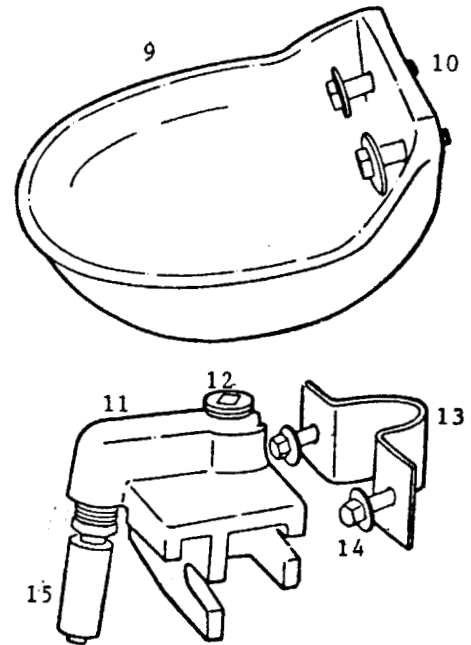

WATER BOWL PARTS

82

PART #	DESCRIPTION
210104	COMPLETE BOWL (CAST) 82C
210105	COMPLETE BOWL (NYLON) 82P
210138	1 SCREEN BCD100
210192	2 UPPER VALVE BODY 92-TB
210191	3 SPRING 92-S
210194	4 STEM 92-ST
210189	5 O RING 92-RW
210193	6 LOWER VALVE BODY 92-BB
210190	7 VALVE DEPRESSOR PADDLE 92-P
210188	8 1/4" LOCK NUT 92-N
210178	9 BOWL ONLY (CAST) AU82CA
210185	BOWL ONLY (NYLON) AU82PL
210180	10 TWO 1/2" x 1 3/4" BOLTS, NUTS, WASHERS AUB014
210181	11 VALVE CASTING AUC12
210140	12 FROST PLUG BFP
210195	13 1 1/4" STRAP CLAMP
210196	1 1/2" STRAP CLAMP
210197	2" STRAP CLAMP
210179	14 TWO 3/8" x 1 1/4" BOLTS, NUTS, WASHERS AUB015
210177	COMPLETE VALVE AU92V11

WATERBOWL PARTS
B60

PART #	DESCRIPTION
210108	1. COMPLETE BOWL B60
210212	BOWL ONLY PJ5254
210200	COMPLETE VALVE PJ5200
210201	2. VALVE BODY PJ5238
210202	3. FILTER PJ5239
210203	4. SPRING PJ5240
210215	5. HIGH PRESSURE VALVE STEM PJ5267H
210216	5. LOW PRESSURE VALVE STEM PJ5267L
210204	6. NYLON WASHERS PJ5246
210205	7. VALVE SEAT PJ5247
210208	8. RUBBER DEFLECTOR PJ5250
210206	9. NYLON WASHER PJ5248
210207	10. 3/4" BRASS HEX LOCK NUT PJ5249
210209	11. STAINLESS STEEL NOSE PLATE PJ5251
210210	12. PIVOT ROD PJ5252
210211	13. BRASS HEX LOCK NUT PJ5253
210213	14. STEEL BACK CLAMP PJ5255
210214	15. SET BOLT PJ5256