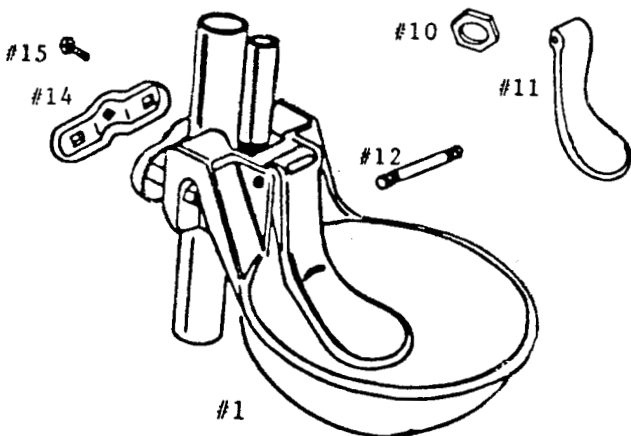

WATER BOWL PARTS

82

PART #	DESCRIPTION
210104	COMPLETE BOWL (CAST) 82C
210105	COMPLETE BOWL (NYLON) 82P
210138	1 SCREEN BCD100
210192	2 UPPER VALVE BODY 92-TB
210191	3 SPRING 92-S
210194	4 STEM 92-ST
210189	5 O RING 92-RW
210193	6 LOWER VALVE BODY 92-BB
210190	7 VALVE DEPRESSOR PADDLE 92-P
210188	8 1/4" LOCK NUT 92-N
210178	9 BOWL ONLY (CAST) AU82CA
210185	BOWL ONLY (NYLON) AU82PL
210180	10 TWO 1/2" x 1 3/4" BOLTS, NUTS, WASHERS AUB014
210181	11 VALVE CASTING AUC12
210140	12 FROST PLUG BFP
210195	13 1 1/4" STRAP CLAMP
210196	1 1/2" STRAP CLAMP
210197	2" STRAP CLAMP
210179	14 TWO 3/8" x 1 1/4" BOLTS, NUTS, WASHERS AUB015
210177	COMPLETE VALVE AU92V11

WATERBOWL PARTS
B60

PART #	DESCRIPTION
210108	1. COMPLETE BOWL B60
210212	BOWL ONLY PJ5254
210200	COMPLETE VALVE PJ5200
210201	2. VALVE BODY PJ5238
210202	3. FILTER PJ5239
210203	4. SPRING PJ5240
210215	5. HIGH PRESSURE VALVE STEM PJ5267H
210216	5. LOW PRESSURE VALVE STEM PJ5267L
210204	6. NYLON WASHERS PJ5246
210205	7. VALVE SEAT PJ5247
210208	8. RUBBER DEFLECTOR PJ5250
210206	9. NYLON WASHER PJ5248
210207	10. 3/4" BRASS HEX LOCK NUT PJ5249
210209	11. STAINLESS STEEL NOSE PLATE PJ5251
210210	12. PIVOT ROD PJ5252
210211	13. BRASS HEX LOCK NUT PJ5253
210213	14. STEEL BACK CLAMP PJ5255
210214	15. SET BOLT PJ5256