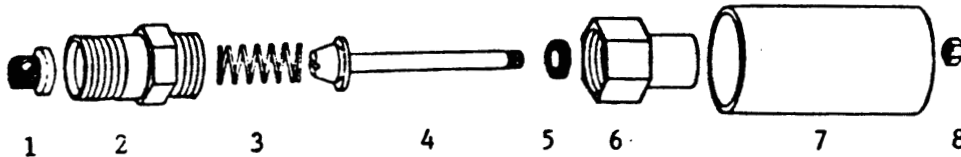

WATER BOWL PARTS

82

PART #	DESCRIPTION
210104	COMPLETE BOWL (CAST) 82C
210105	COMPLETE BOWL (NYLON) 82P
210138	1 SCREEN BCD100
210192	2 UPPER VALVE BODY 92-TB
210191	3 SPRING 92-S
210194	4 STEM 92-ST
210189	5 O RING 92-RW
210193	6 LOWER VALVE BODY 92-BB
210190	7 VALVE DEPRESSOR PADDLE 92-P
210188	8 1/4" LOCK NUT 92-N
210178	9 BOWL ONLY (CAST) AU82CA
210185	BOWL ONLY (NYLON) AU82PL
210180	10 TWO 1/2" x 1 3/4" BOLTS, NUTS, WASHERS AUB014
210181	11 VALVE CASTING AUC12
210140	12 FROST PLUG BFP
210195	13 1 1/4" STRAP CLAMP
210196	1 1/2" STRAP CLAMP
210197	2" STRAP CLAMP
210179	14 TWO 3/8" x 1 1/4" BOLTS, NUTS, WASHERS AUB015
210177	COMPLETE VALVE AU92V11

WATERBOWL PARTS
B60

PART #	DESCRIPTION
210108	1. COMPLETE BOWL B60
210212	BOWL ONLY PJ5254
210200	COMPLETE VALVE PJ5200
210201	2. VALVE BODY PJ5238
210202	3. FILTER PJ5239
210203	4. SPRING PJ5240
210215	5. HIGH PRESSURE VALVE STEM PJ5267H
210216	5. LOW PRESSURE VALVE STEM PJ5267L
210204	6. NYLON WASHERS PJ5246
210205	7. VALVE SEAT PJ5247
210208	8. RUBBER DEFLECTOR PJ5250
210206	9. NYLON WASHER PJ5248
210207	10. 3/4" BRASS HEX LOCK NUT PJ5249
210209	11. STAINLESS STEEL NOSE PLATE PJ5251
210210	12. PIVOT ROD PJ5252
210211	13. BRASS HEX LOCK NUT PJ5253
210213	14. STEEL BACK CLAMP PJ5255
210214	15. SET BOLT PJ5256