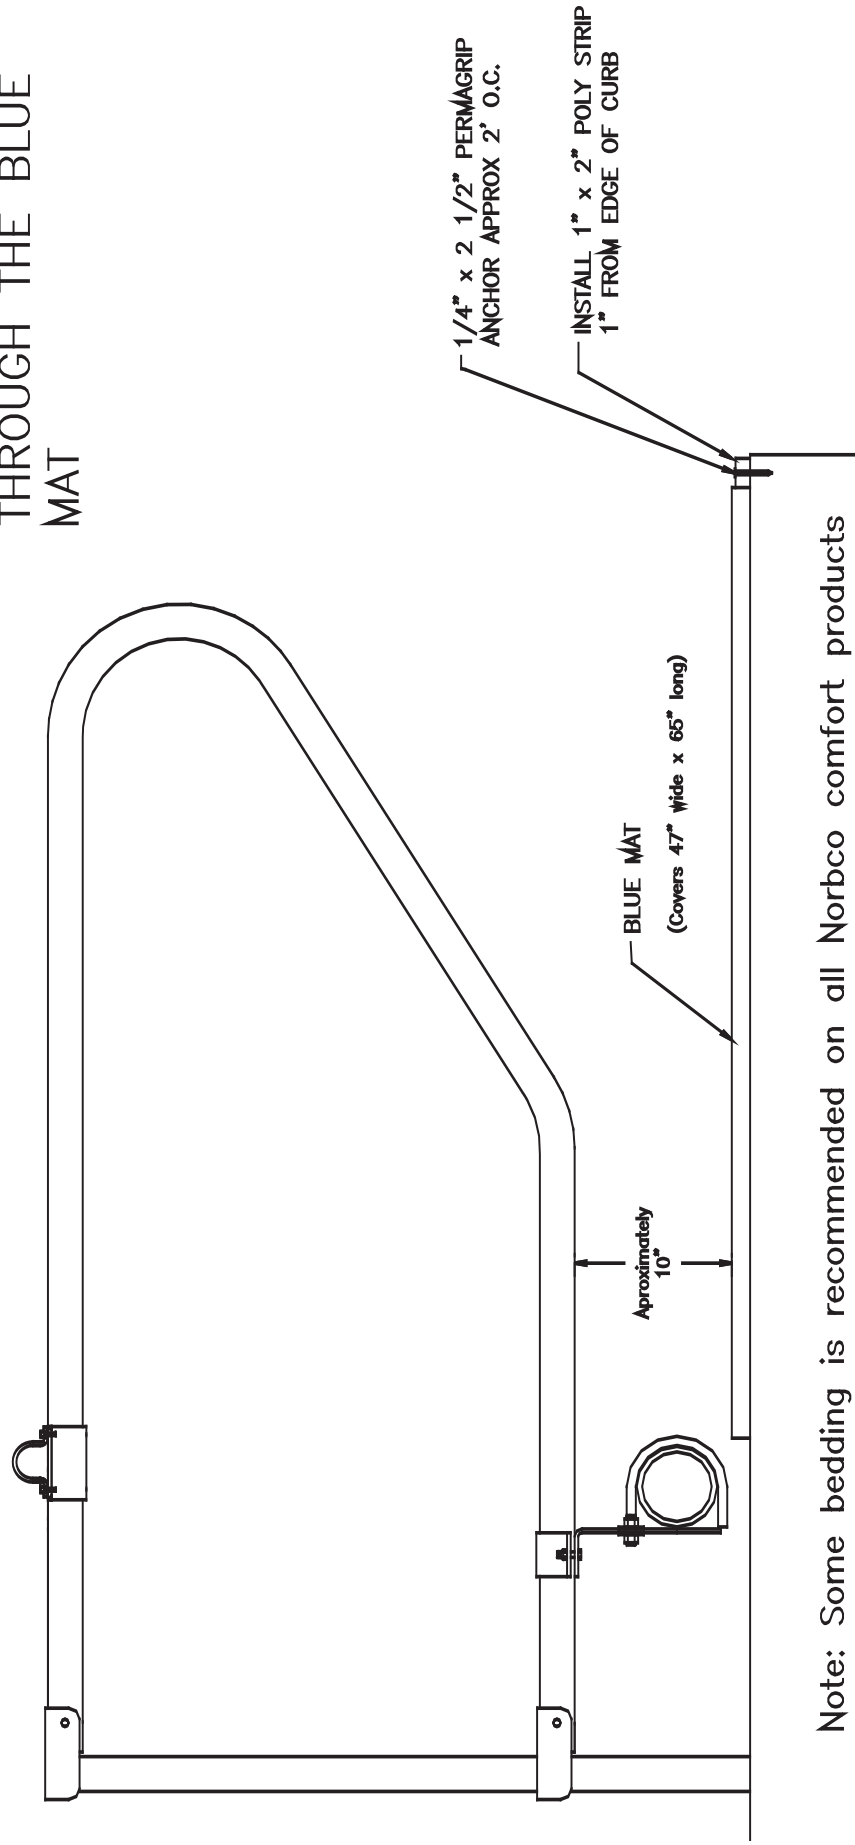

## BLUE MAT Installation Guidelines

CAUTION: DO NOT  
PUT ANY FASTENERS  
THROUGH THE BLUE  
MAT

Note: Some bedding is recommended on all Norbco comfort products